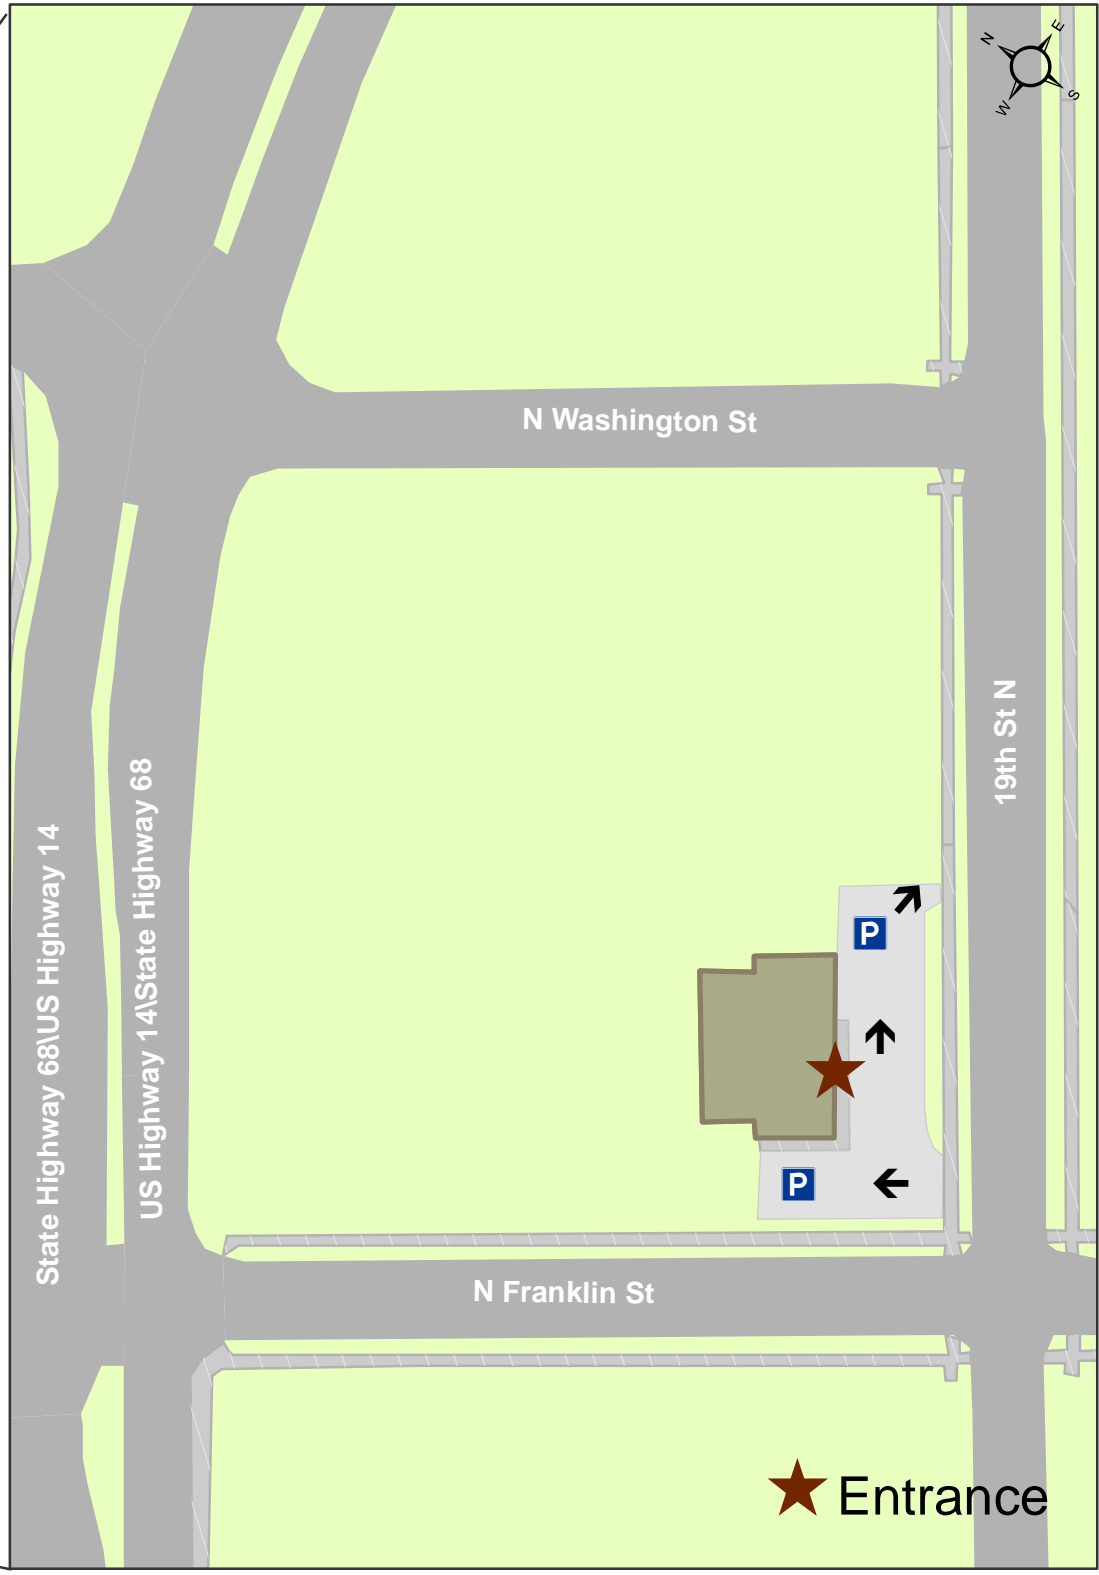

To Brown County License Bureau Building

From the North (Hutchinson, St. Cloud)

Take State Highway 15 South. Turn Right on Broadway Street (Stoplight). Drive West on Broadway St. Turn left onto N Franklin St. Go one block, turn left at 19th St N. License Bureau and Heartland Express entrance is the first driveway on the left on 19th St N.

From the East (Mankato)

Follow US Highway 14 West until you reach MN Highway 15/US Highway 14 West. Turn left. Follow it across the river. Turn Right on Broadway Street (Stoplight). Drive West on Broadway St. Turn left at 19th St N. License Bureau and Heartland Express entrance is the first driveway on the left on 19th St N.

From the South (Fairmont)

From the South on State Highway 15. Continue following State Highway 15 into New Ulm. When MN Highway 15 Meets US Highway 14 (Stoplight), drive straight on US 14/Broadway St. Turn left onto N Franklin St. Go one block, turn left at 19th St N. License Bureau and Heartland Express entrance is the first driveway on the left on 19th St N.

From the West (Springfield, Sleepy Eye)

Take US Highway 14 East. Follow US Highway 14 into New Ulm. Turn right at the intersection of US Highway 14 and N Franklin St. Go one block, turn left at 19th St N. License Bureau and Heartland Express entrance is the first driveway on the left on 19th St N.

License Bureau
1900 N Franklin St
(507) 359-6575

Heartland Express (Transit)
1900 N Franklin St
(507) 3559-6508

★ Entrance