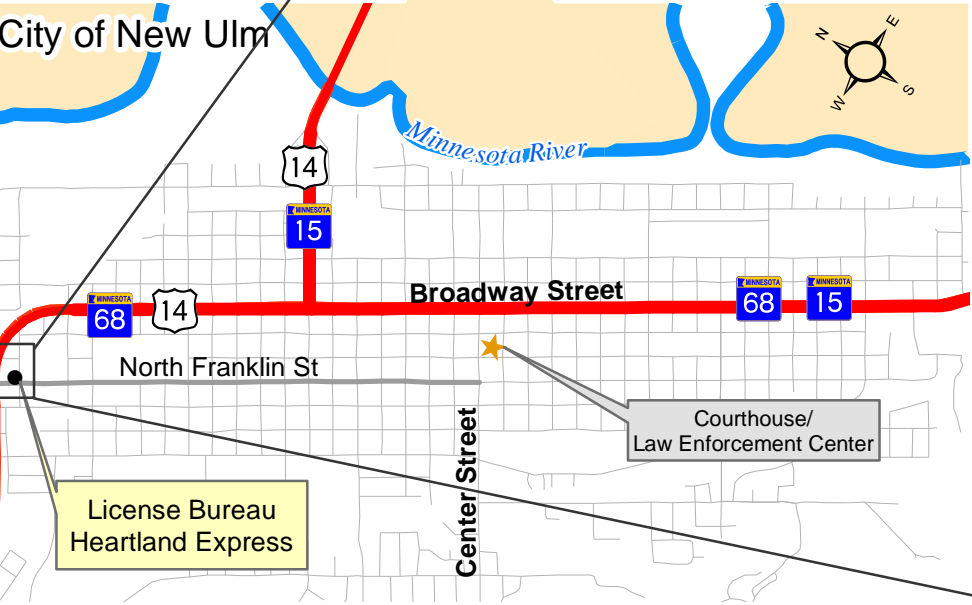

To Brown County License Bureau Building

From the North (Hutchinson, St. Cloud)

Take State Highway 15 South. Turn Right on Broadway Street (Stoplight). Drive West on Broadway St. Turn left onto N Franklin St. Go one block, turn left at 19th St N. License Bureau and Heartland Express entrance is the first driveway on the left on 19th St N.

From the East (Mankato)

Follow US Highway 14 West until you reach MN Highway 15/US Highway 14 West. Turn left. Follow it across the river. Turn Right on Broadway Street (Stoplight). Drive West on Broadway St. Turn left at 19th St N. License Bureau and Heartland Express entrance is the first driveway on the left on 19th St N.

From the South (Fairmont)

From the South on State Highway 15. Continue following State Highway 15 into New Ulm. When MN Highway 15 Meets US Highway 14 (Stoplight), drive straight on US 14/Broadway St. Turn left onto N Franklin St. Go one block, turn left at 19th St N. License Bureau and Heartland Express entrance is the first driveway on the left on 19th St N.

From the West (Springfield, Sleepy Eye)

Take US Highway 14 East. Follow US Highway 14 into New Ulm. Turn right at the intersection of US Highway 14 and N Franklin St. Go one block, turn left at 19th St N. License Bureau and Heartland Express entrance is the first driveway on the left on 19th St N.

License Bureau
1900 N Franklin St
(507) 359-6575

Heartland Express (Transit)
1900 N Franklin St
(507) 3559-6508

★ Entrance