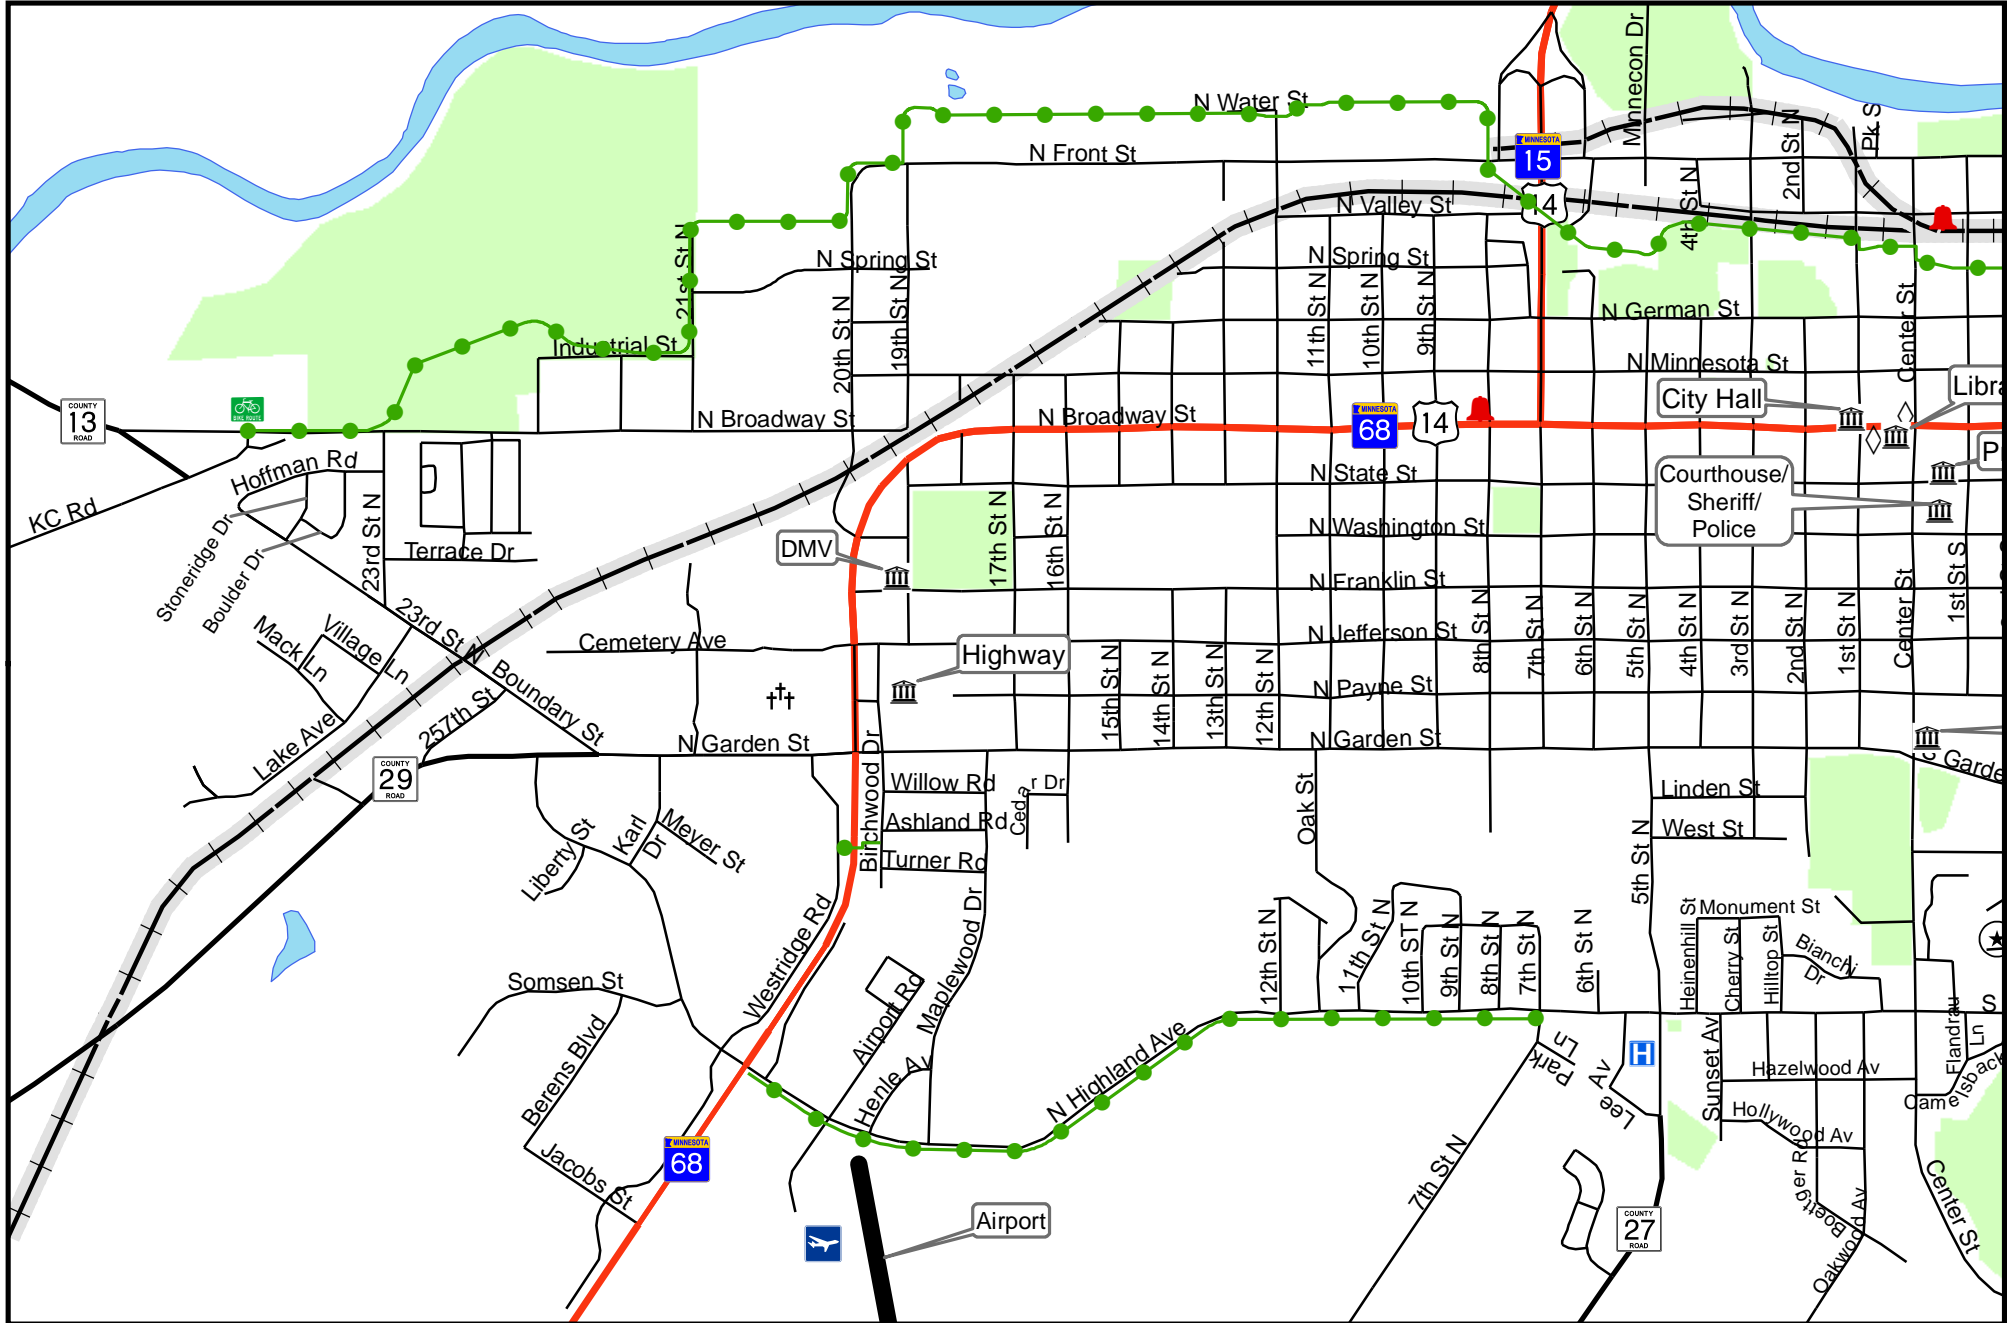

City of New Ulm North

Bike Trail	College	Museum
Parks	Fire Station	Law Enforcement
Airport	Government	Bike Trail
Cemetary	Medical/Hospital	

City of New Ulm South

	Bike Trail		College		Museum
	Parks		Fire Station		Law Enforcement
	Airport		Government		Bike Trail
	Cemetery		Medical/Hospital		