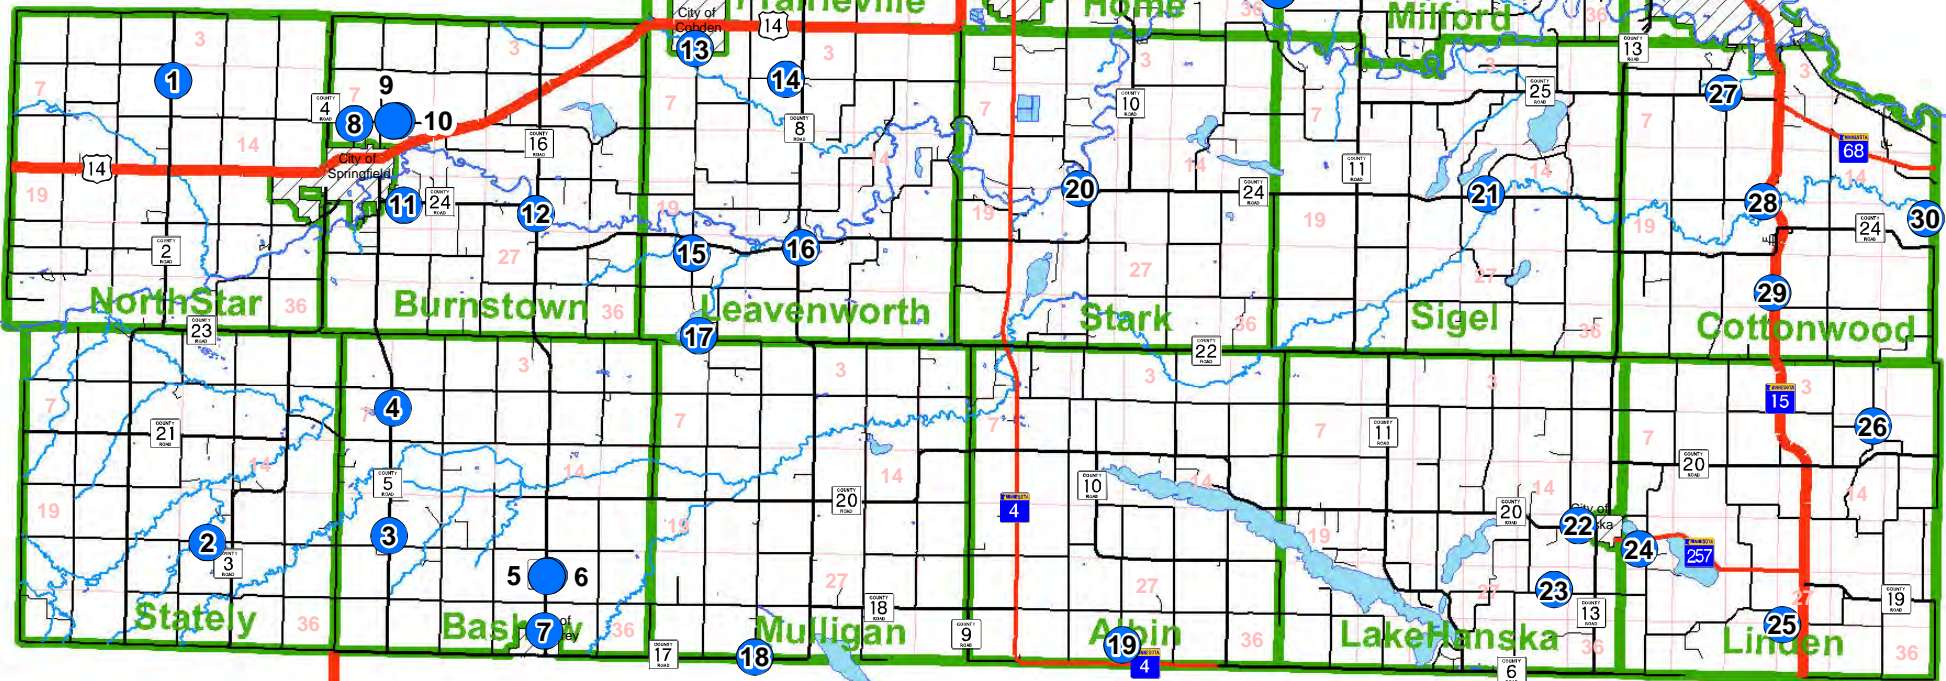

Cemeteries and Gravesites in Brown County, Minnesota

Disclaimer: This map is to be used for informational purposes only. Please check all road conditions and cemetery locations before navigation. Brown County is not responsible for any damages that might occur due to use of this map.

Please be respectful and follow all posted rules when visiting a cemetery.

Map Created by Brown County, Minnesota
Date: 10-17-2012.

Data Sources:

- Minnesota Lakes, Rivers, Sections, Townships - MN DNR
- Cemetery/Gravesite Locations - Brown County Historical Society
- Cemetery Locations, Roads, City Boundaries - Brown County, MN

Cemetry Type

- Cemetery
- Private Cemeteary

Roads

- US Highway
- State Highway
- Paved County Road
- Gravel Township Road