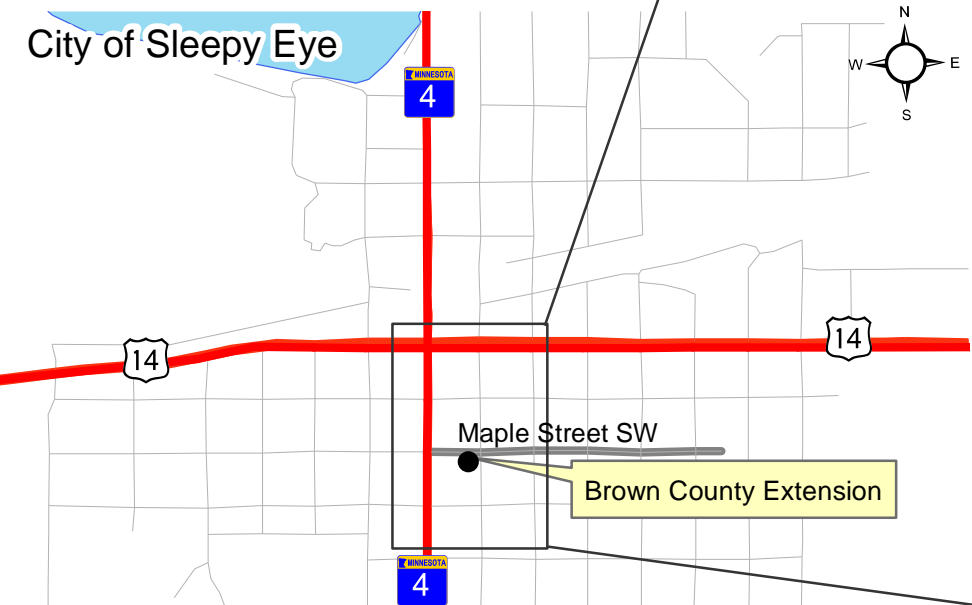

To Brown County Extension Office

From the North (Fairfax, Hector)

Take State Highway 4 South. Continue straight 2 blocks past US Highway 14. Turn Left on Maple Street SW. Brown County Extension is on the corner of Maple St SW and 2nd Ave SW.

From the East (New Ulm, Mankato)

Follow US Highway 14 West into Sleepy Eye. Turn left on MN State Highway 4. Continue straight 2 blocks and then turn left on Maple Street SW. Brown County Extension is on the corner of Maple St SW and 2nd Ave SW.

From the South (St. James)

Follow US State Highway 4 North in to Sleepy Eye. Turn Right on Maple Street SW. Brown County Extension is on the corner of Maple St SW and 2nd Ave SW.

From the West (Springfield)

Follow US Highway 14 East into Sleepy Eye. Turn right on MN State Highway 4. Continue straight 2 blocks and then turn left on Maple Street SW. Brown County Extension is on the corner of Maple St SW and 2nd Ave SW.

Brown County Extension Office
300 2nd Ave SW
(507) 794-7993

★ Entrance