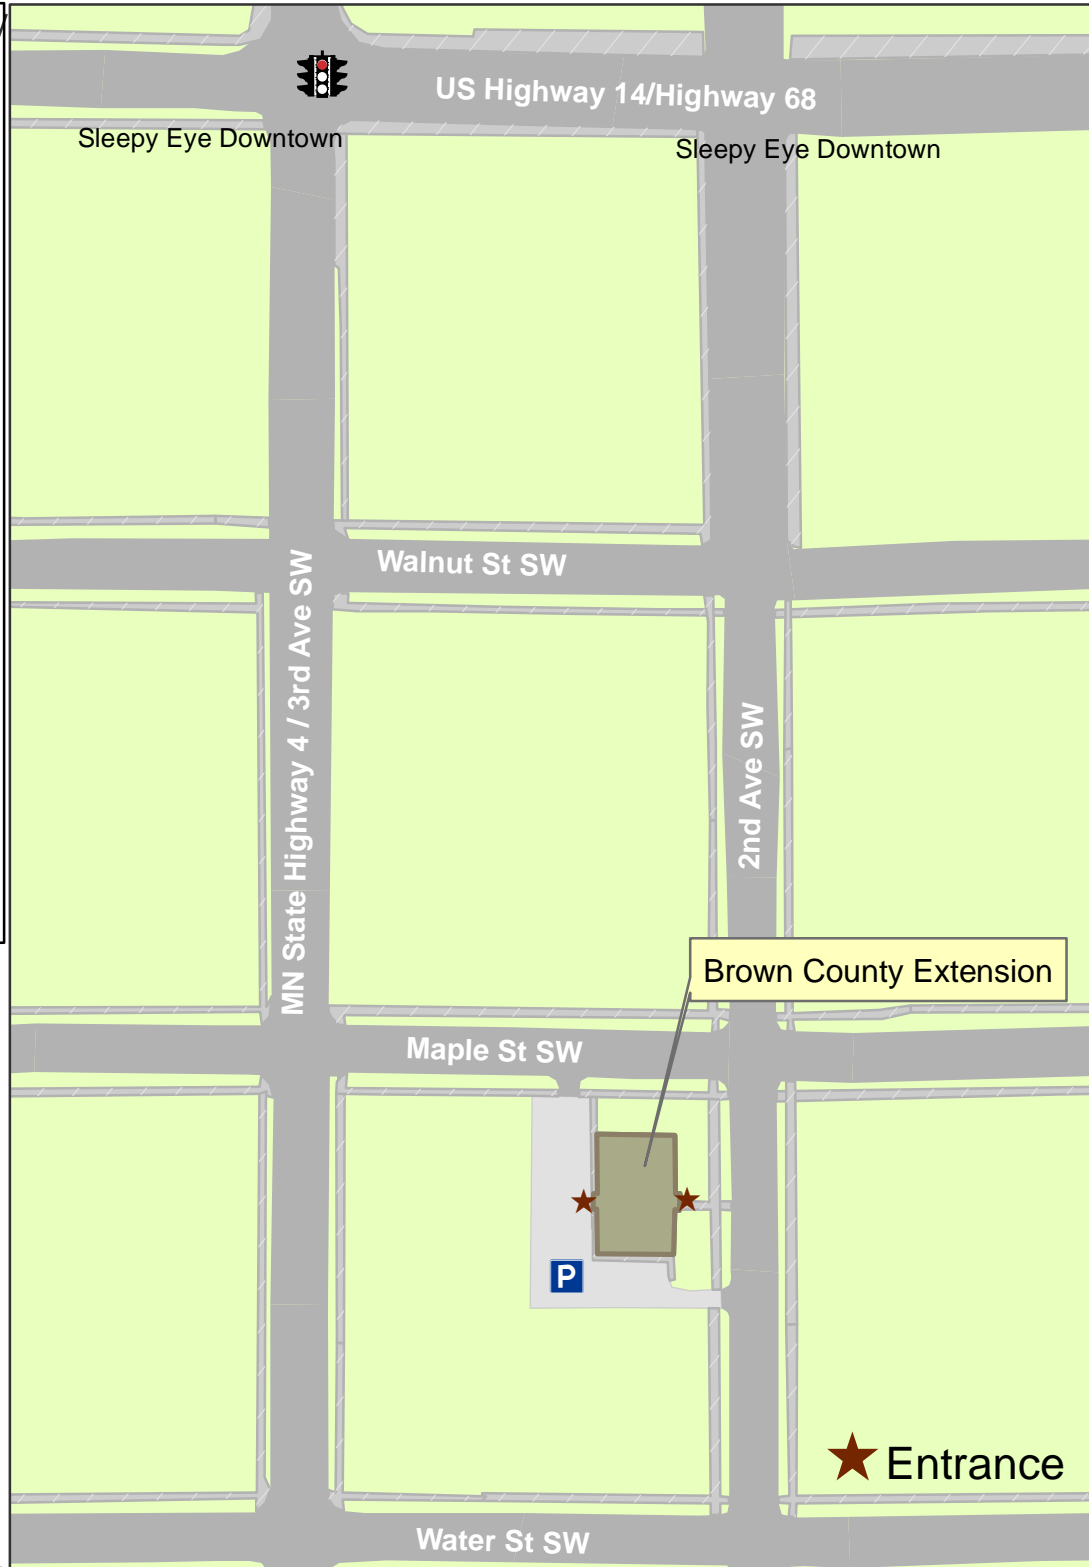

To Brown County Extension Office

From the North (Fairfax, Hector)

Take State Highway 4 South. Continue straight 2 blocks past US Highway 14. Turn Left on Maple Street SW. Brown County Extension is on the corner of Maple St SW and 2nd Ave SW.

From the East (New Ulm, Mankato)

Follow US Highway 14 West into Sleepy Eye. Turn left on MN State Highway 4. Continue straight 2 blocks and then turn left on Maple Street SW. Brown County Extension is on the corner of Maple St SW and 2nd Ave SW.

From the South (St. James)

Follow US State Highway 4 North in to Sleepy Eye. Turn Right on Maple Street SW. Brown County Extension is on the corner of Maple St SW and 2nd Ave SW.

From the West (Springfield)

Follow US Highway 14 East into Sleepy Eye. Turn right on MN State Highway 4. Continue straight 2 blocks and then turn left on Maple Street SW. Brown County Extension is on the corner of Maple St SW and 2nd Ave SW.

Brown County Extension Office
300 2nd Ave SW
(507) 794-7993

★ Entrance