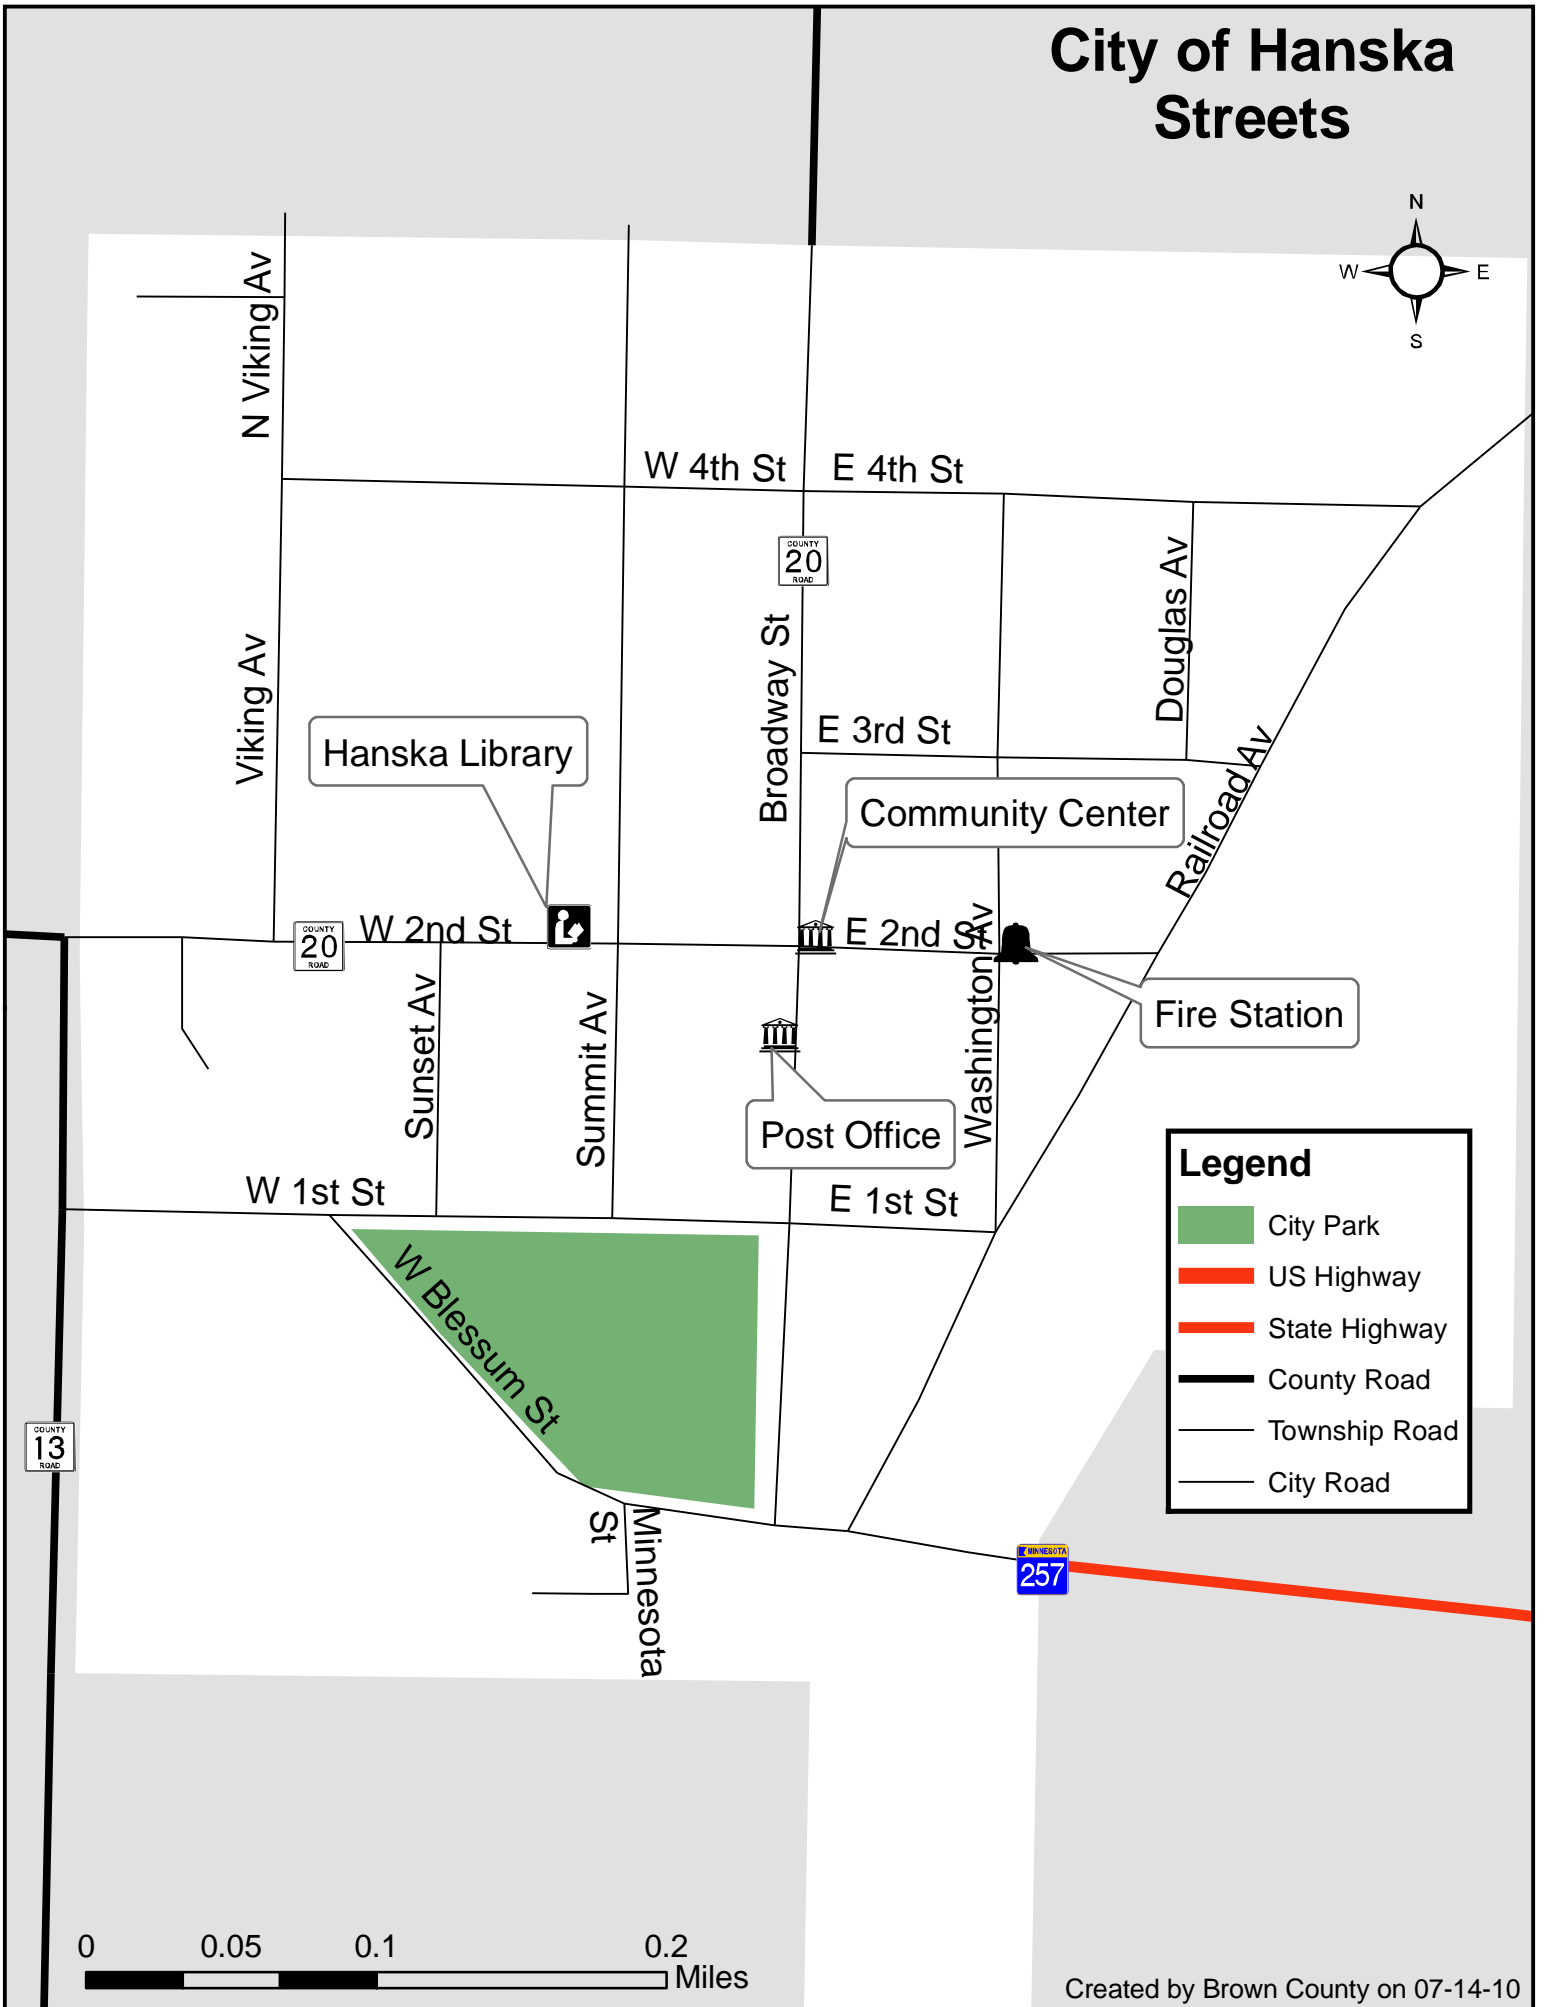

City of Hanska Streets

Legend

- City Park
- US Highway
- State Highway
- County Road
- Township Road
- City Road

0 0.05 0.1 0.2 Miles