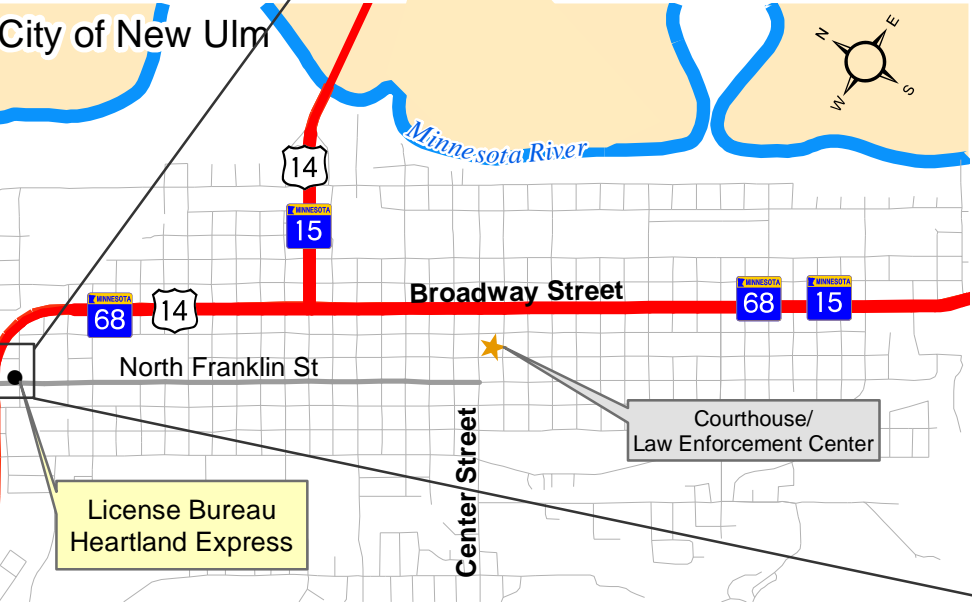

To Brown County License Bureau Building

From the North (Hutchinson, St. Cloud)

Take State Highway 15 South. Turn Right on Broadway Street (Stoplight). Drive West on Broadway St. Turn left onto N Franklin St. Go one block, turn left at 19th St N. License Bureau and Heartland Express entrance is the first driveway on the left on 19th St N.

From the East (Mankato)

Follow US Highway 14 West until you reach MN Highway 15/US Highway 14 West. Turn left. Follow it across the river. Turn Right on Broadway Street (Stoplight). Drive West on Broadway St. Turn left at 19th St N. License Bureau and Heartland Express entrance is the first driveway on the left on 19th St N.

From the South (Fairmont)

From the South on State Highway 15. Continue following State Highway 15 into New Ulm. When MN Highway 15 Meets US Highway 14 (Stoplight), drive straight on US 14/Broadway St. Turn left onto N Franklin St. Go one block, turn left at 19th St N. License Bureau and Heartland Express entrance is the first driveway on the left on 19th St N.

From the West (Springfield, Sleepy Eye)

Take US Highway 14 East. Follow US Highway 14 into New Ulm. Turn right at the intersection of US Highway 14 and N Franklin St. Go one block, turn left at 19th St N. License Bureau and Heartland Express entrance is the first driveway on the left on 19th St N.

License Bureau
1900 N Franklin St
(507) 359-6570

Heartland Express (Transit)
1900 N Franklin St
(507) 359-6508

★ Entrance