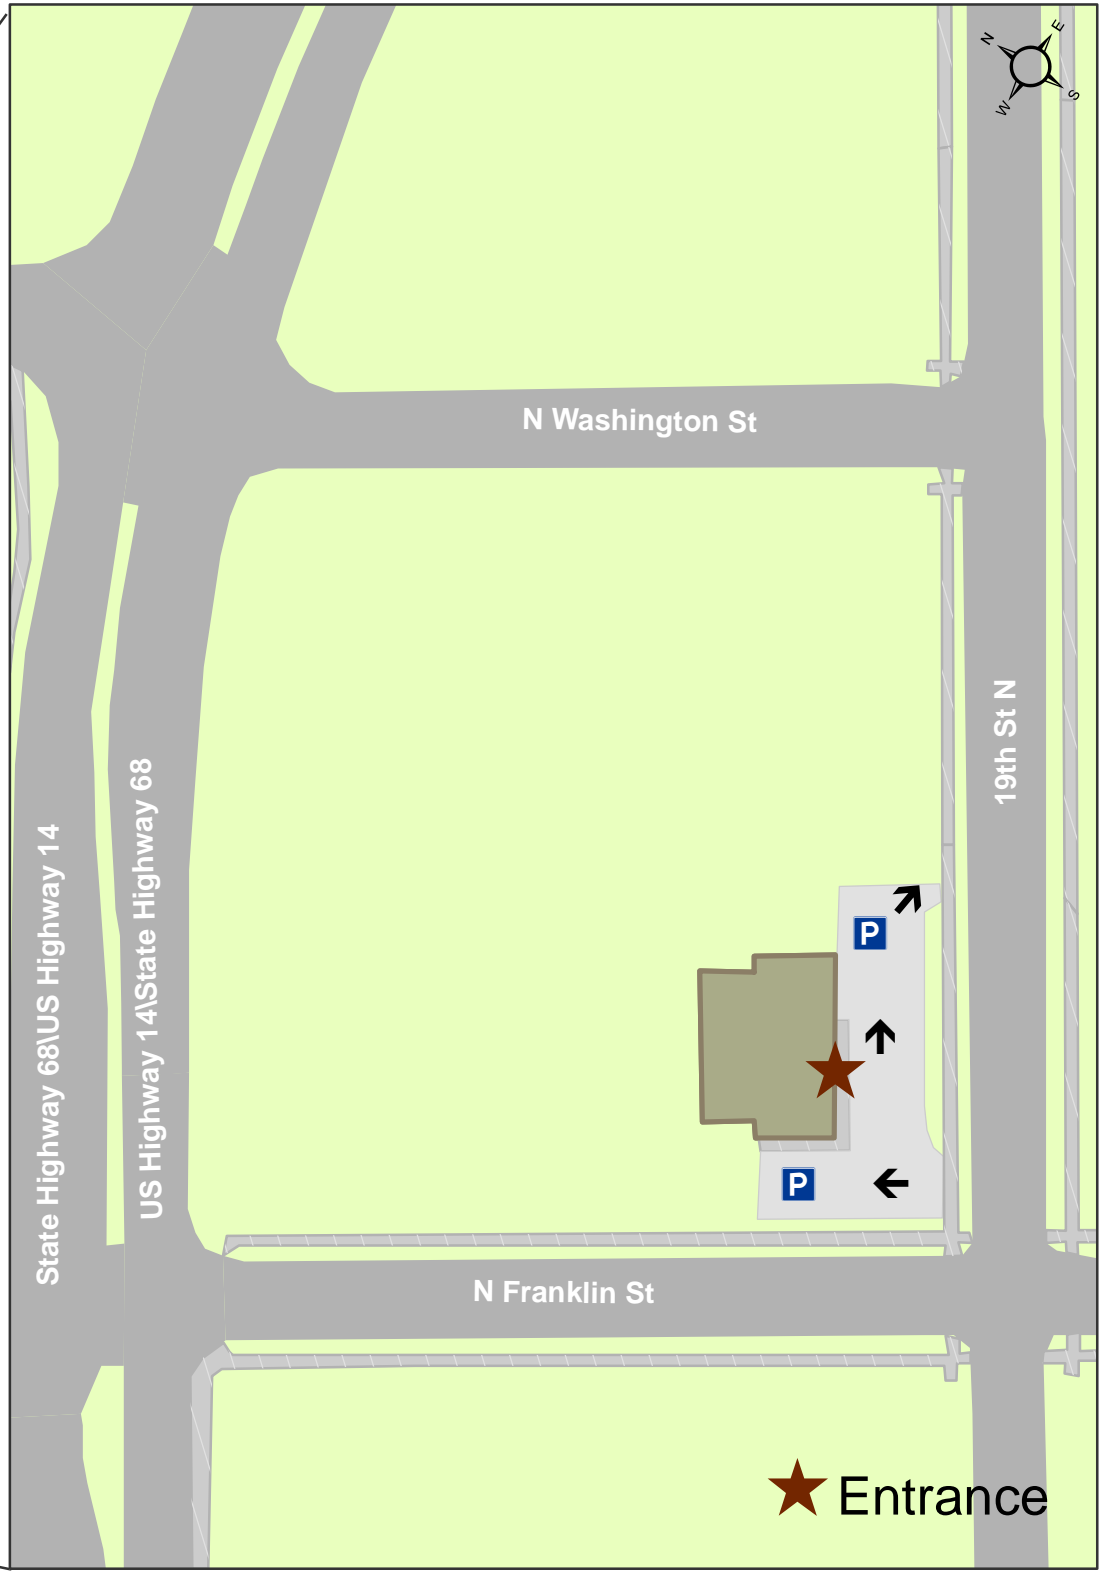

To Brown County License Bureau Building

From the North (Hutchinson, St. Cloud)

Take State Highway 15 South. Turn Right on Broadway Street (Stoplight). Drive West on Broadway St. Turn left onto N Franklin St. Go one block, turn left at 19th St N. License Bureau and Heartland Express entrance is the first driveway on the left on 19th St N.

From the East (Mankato)

Follow US Highway 14 West until you reach MN Highway 15/US Highway 14 West. Turn left. Follow it across the river. Turn Right on Broadway Street (Stoplight). Drive West on Broadway St. Turn left at 19th St N. License Bureau and Heartland Express entrance is the first driveway on the left on 19th St N.

From the South (Fairmont)

From the South on State Highway 15. Continue following State Highway 15 into New Ulm. When MN Highway 15 Meets US Highway 14 (Stoplight), drive straight on US 14/Broadway St. Turn left onto N Franklin St. Go one block, turn left at 19th St N. License Bureau and Heartland Express entrance is the first driveway on the left on 19th St N.

From the West (Springfield, Sleepy Eye)

Take US Highway 14 East. Follow US Highway 14 into New Ulm. Turn right at the intersection of US Highway 14 and N Franklin St. Go one block, turn left at 19th St N. License Bureau and Heartland Express entrance is the first driveway on the left on 19th St N.

License Bureau
1900 N Franklin St
(507) 359-6570

Heartland Express (Transit)
1900 N Franklin St
(507) 359-6508

★ Entrance