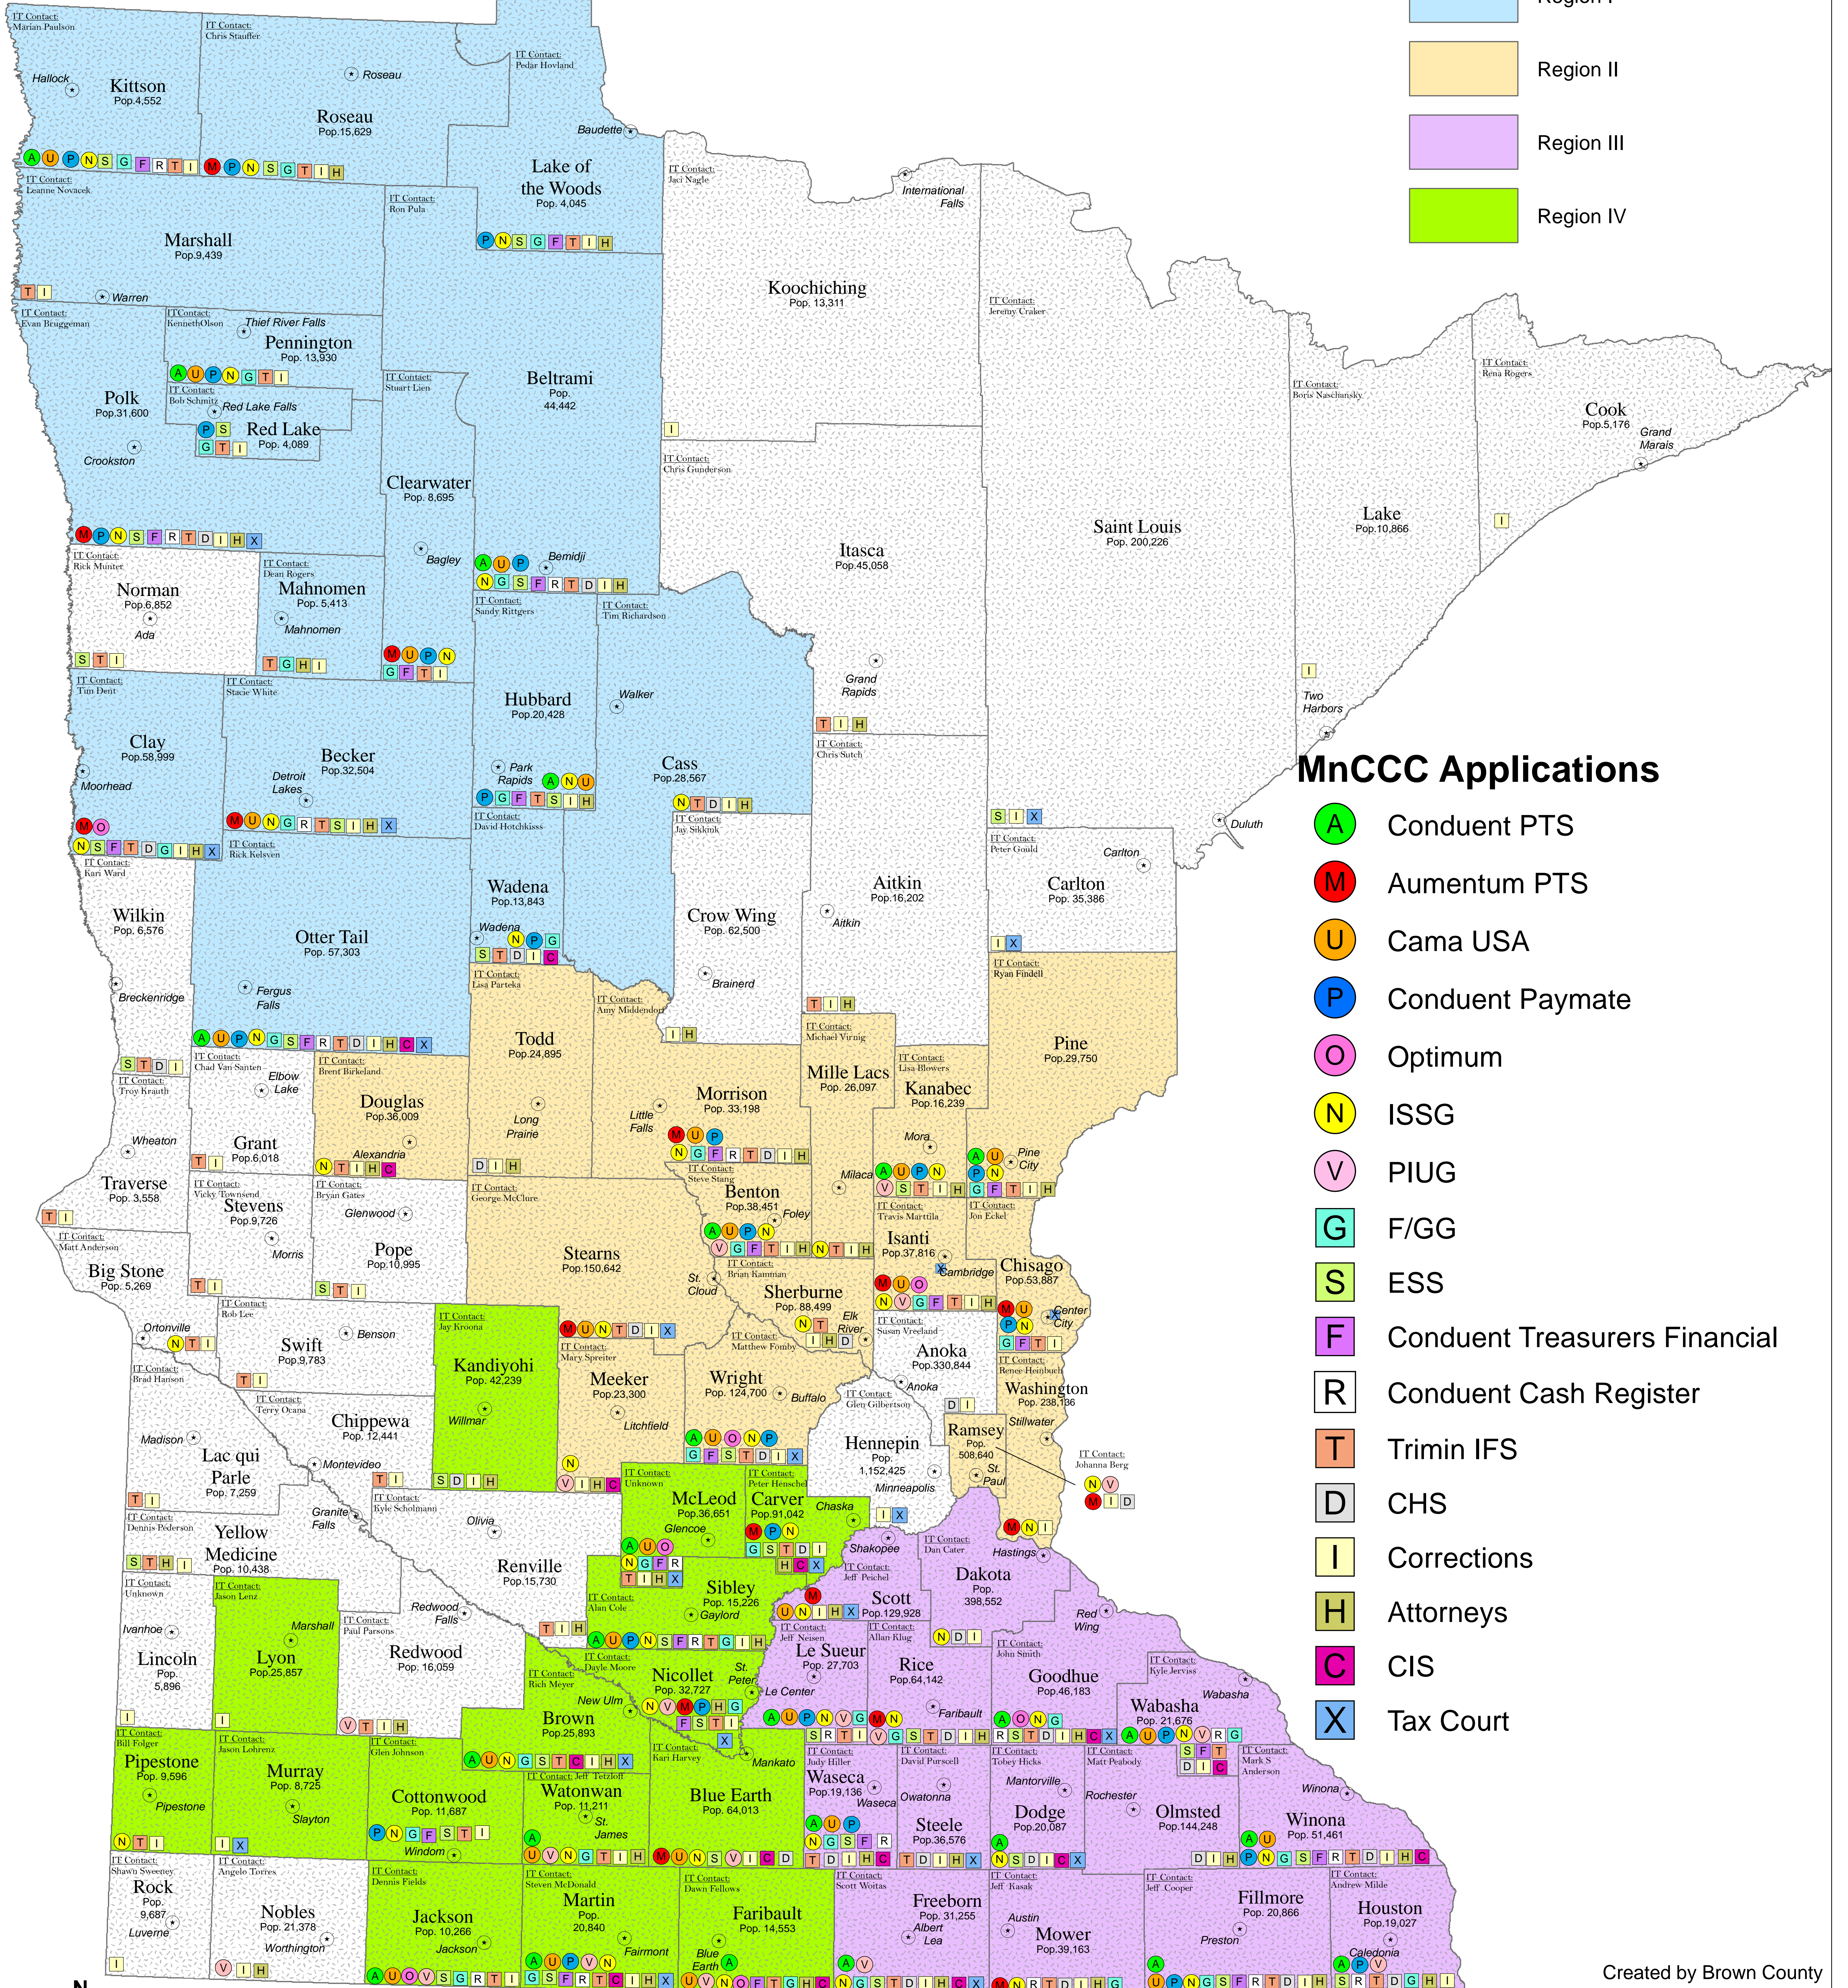

Minnesota Counties with MnCCC Regions

MnCCC Regions

-  MnCCC County
-  MnCCC Non-Voting Counties; 0
-  Region I
-  Region II
-  Region III
-  Region IV

MnCCC Applications

-  Conduent PTS
-  Aumentum PTS
-  Cama USA
-  Conduent Paymate
-  Optimum
-  ISSG
-  PIUG
-  F/GG
-  ESS
-  Conduent Treasurers Financial
-  Conduent Cash Register
-  Trimin IFS
-  CHS
-  Corrections
-  Attorneys
-  CIS
-  Tax Court

Created by Brown County

Population from 2010 US Census
Application Use by County from MnCCC, September 2016
IT Contact from MnCCC, September 2016

Created 6/9/2009
Updated 5/18/2021