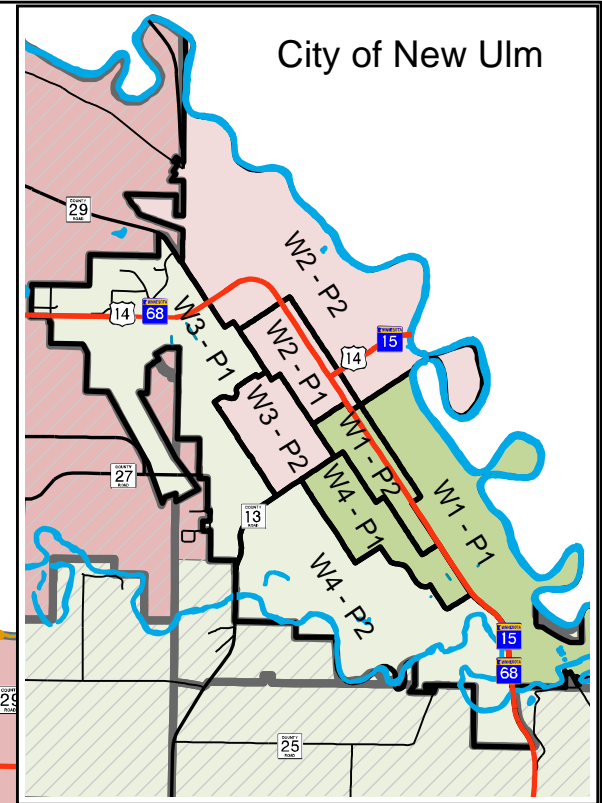

Brown County Commissioner Districts

U.S. Congressional Districts #1 & #7
 State Senate District #15
 State Representative District #15B

- Commissioner District 1 - Population 5,300
- Commissioner District 2 - Population 5,025
- Commissioner District 3 - Population 5,290
- Commissioner District 4 - Population 5,150
- Commissioner District 5 - Population 5,147

Total Population: 25,912

Data Sources:
 Population - 2020 US Census
 2022 Commissioner Districts - Brown County
 2022 Precinct Map - City of New Ulm
 2022 Congressional Districts - MN Sec. of State
 Boundary Lines, Roads - Brown County
 Rivers, Streams - MN DNR

2022 Congressional District Boundary Lines

Creation Date: 5-4-2012
 Updated: 5-11-2022