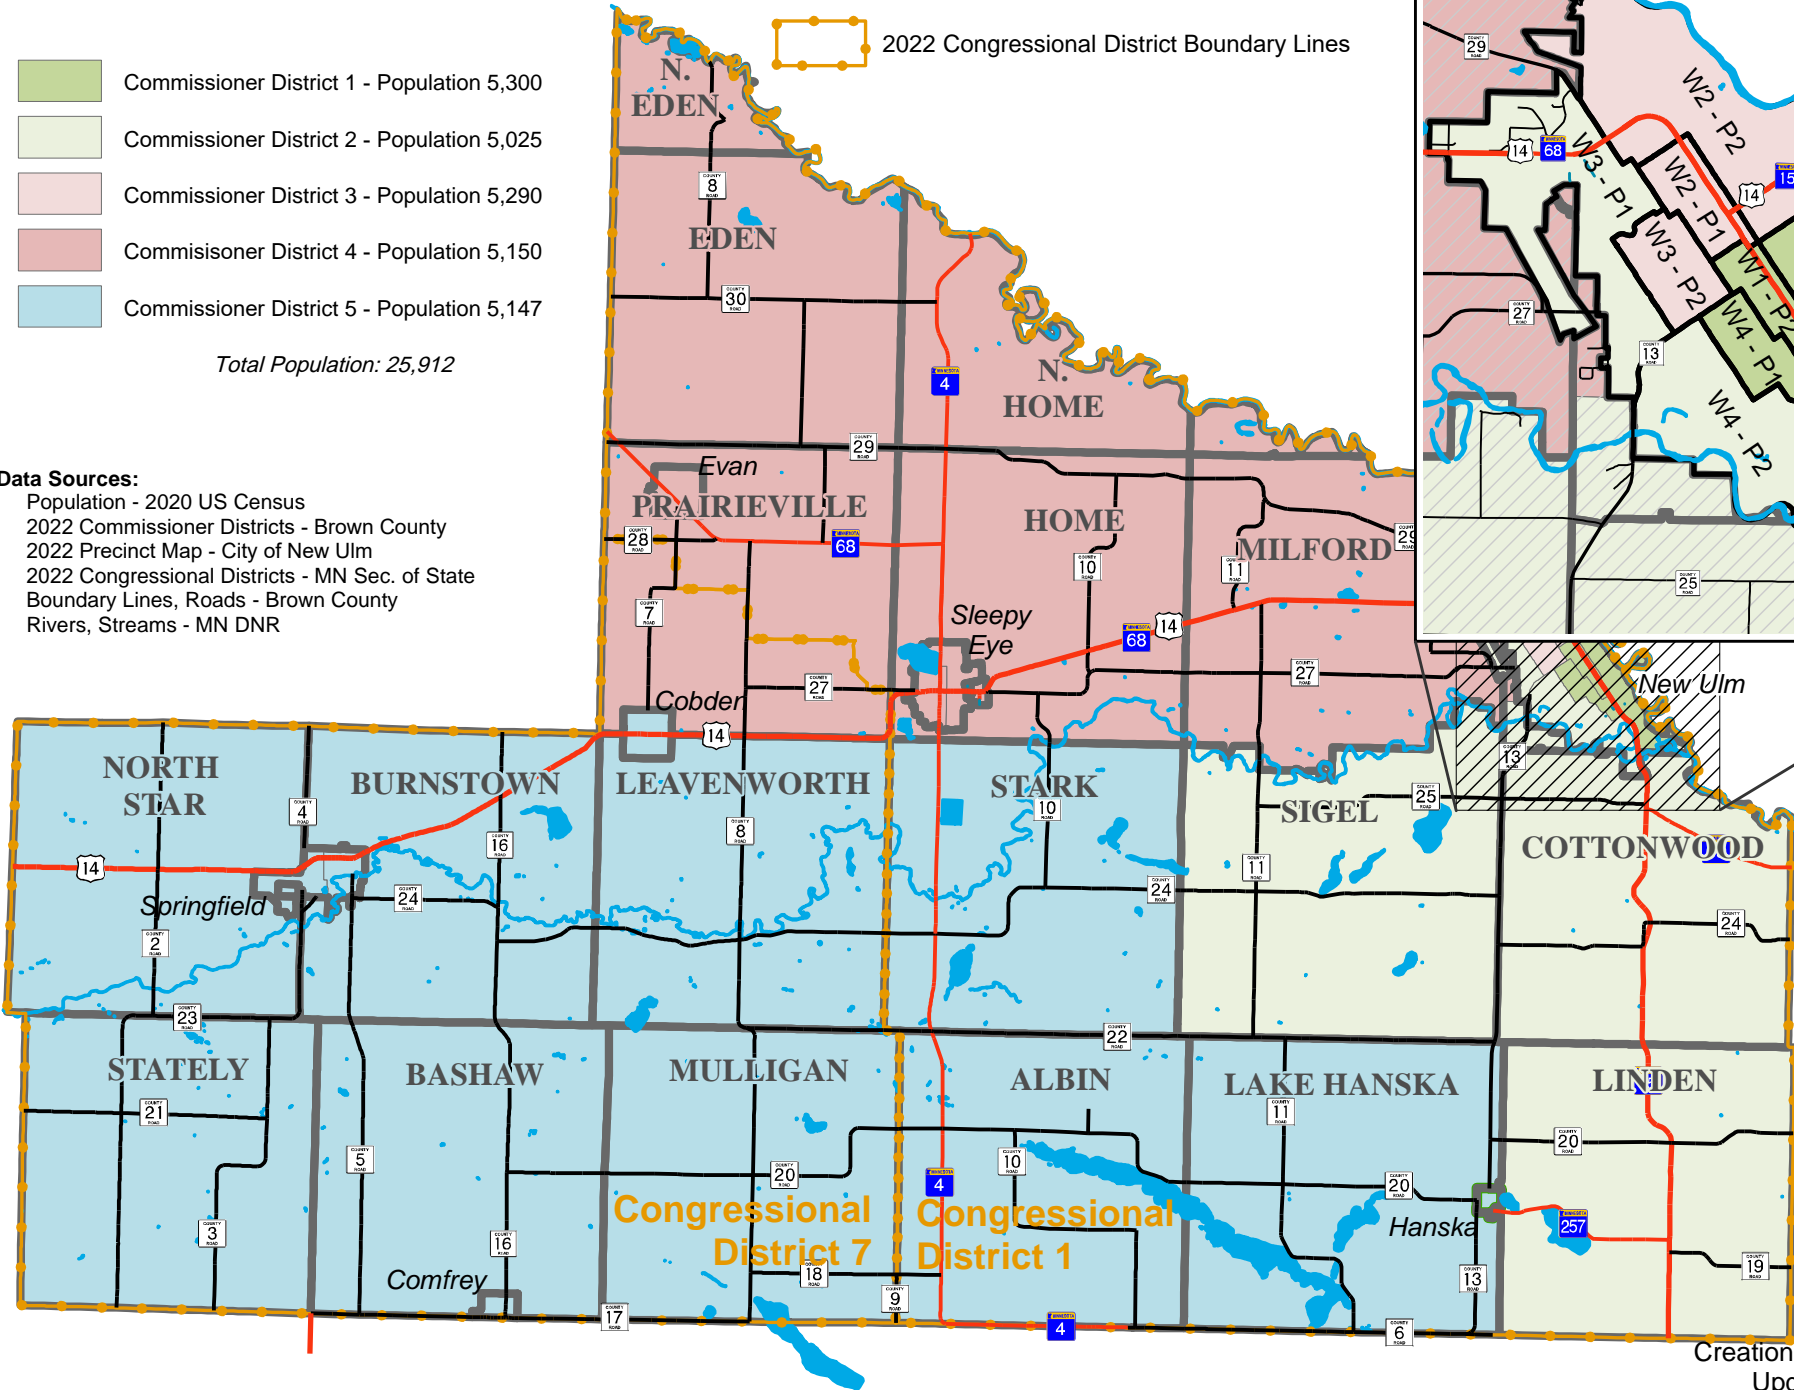

Brown County Commissioner Districts

U.S. Congressional Districts #1 & #7
 State Senate District #15
 State Representative District #15B

- Commissioner District 1 - Population 5,300
- Commissioner District 2 - Population 5,025
- Commissioner District 3 - Population 5,290
- Commissioner District 4 - Population 5,150
- Commissioner District 5 - Population 5,147

Total Population: 25,912

Data Sources:
 Population - 2020 US Census
 2022 Commissioner Districts - Brown County
 2022 Precinct Map - City of New Ulm
 2022 Congressional Districts - MN Sec. of State
 Boundary Lines, Roads - Brown County
 Rivers, Streams - MN DNR

2022 Congressional District Boundary Lines

Creation Date: 5-4-2012
 Updated: 5-11-2022