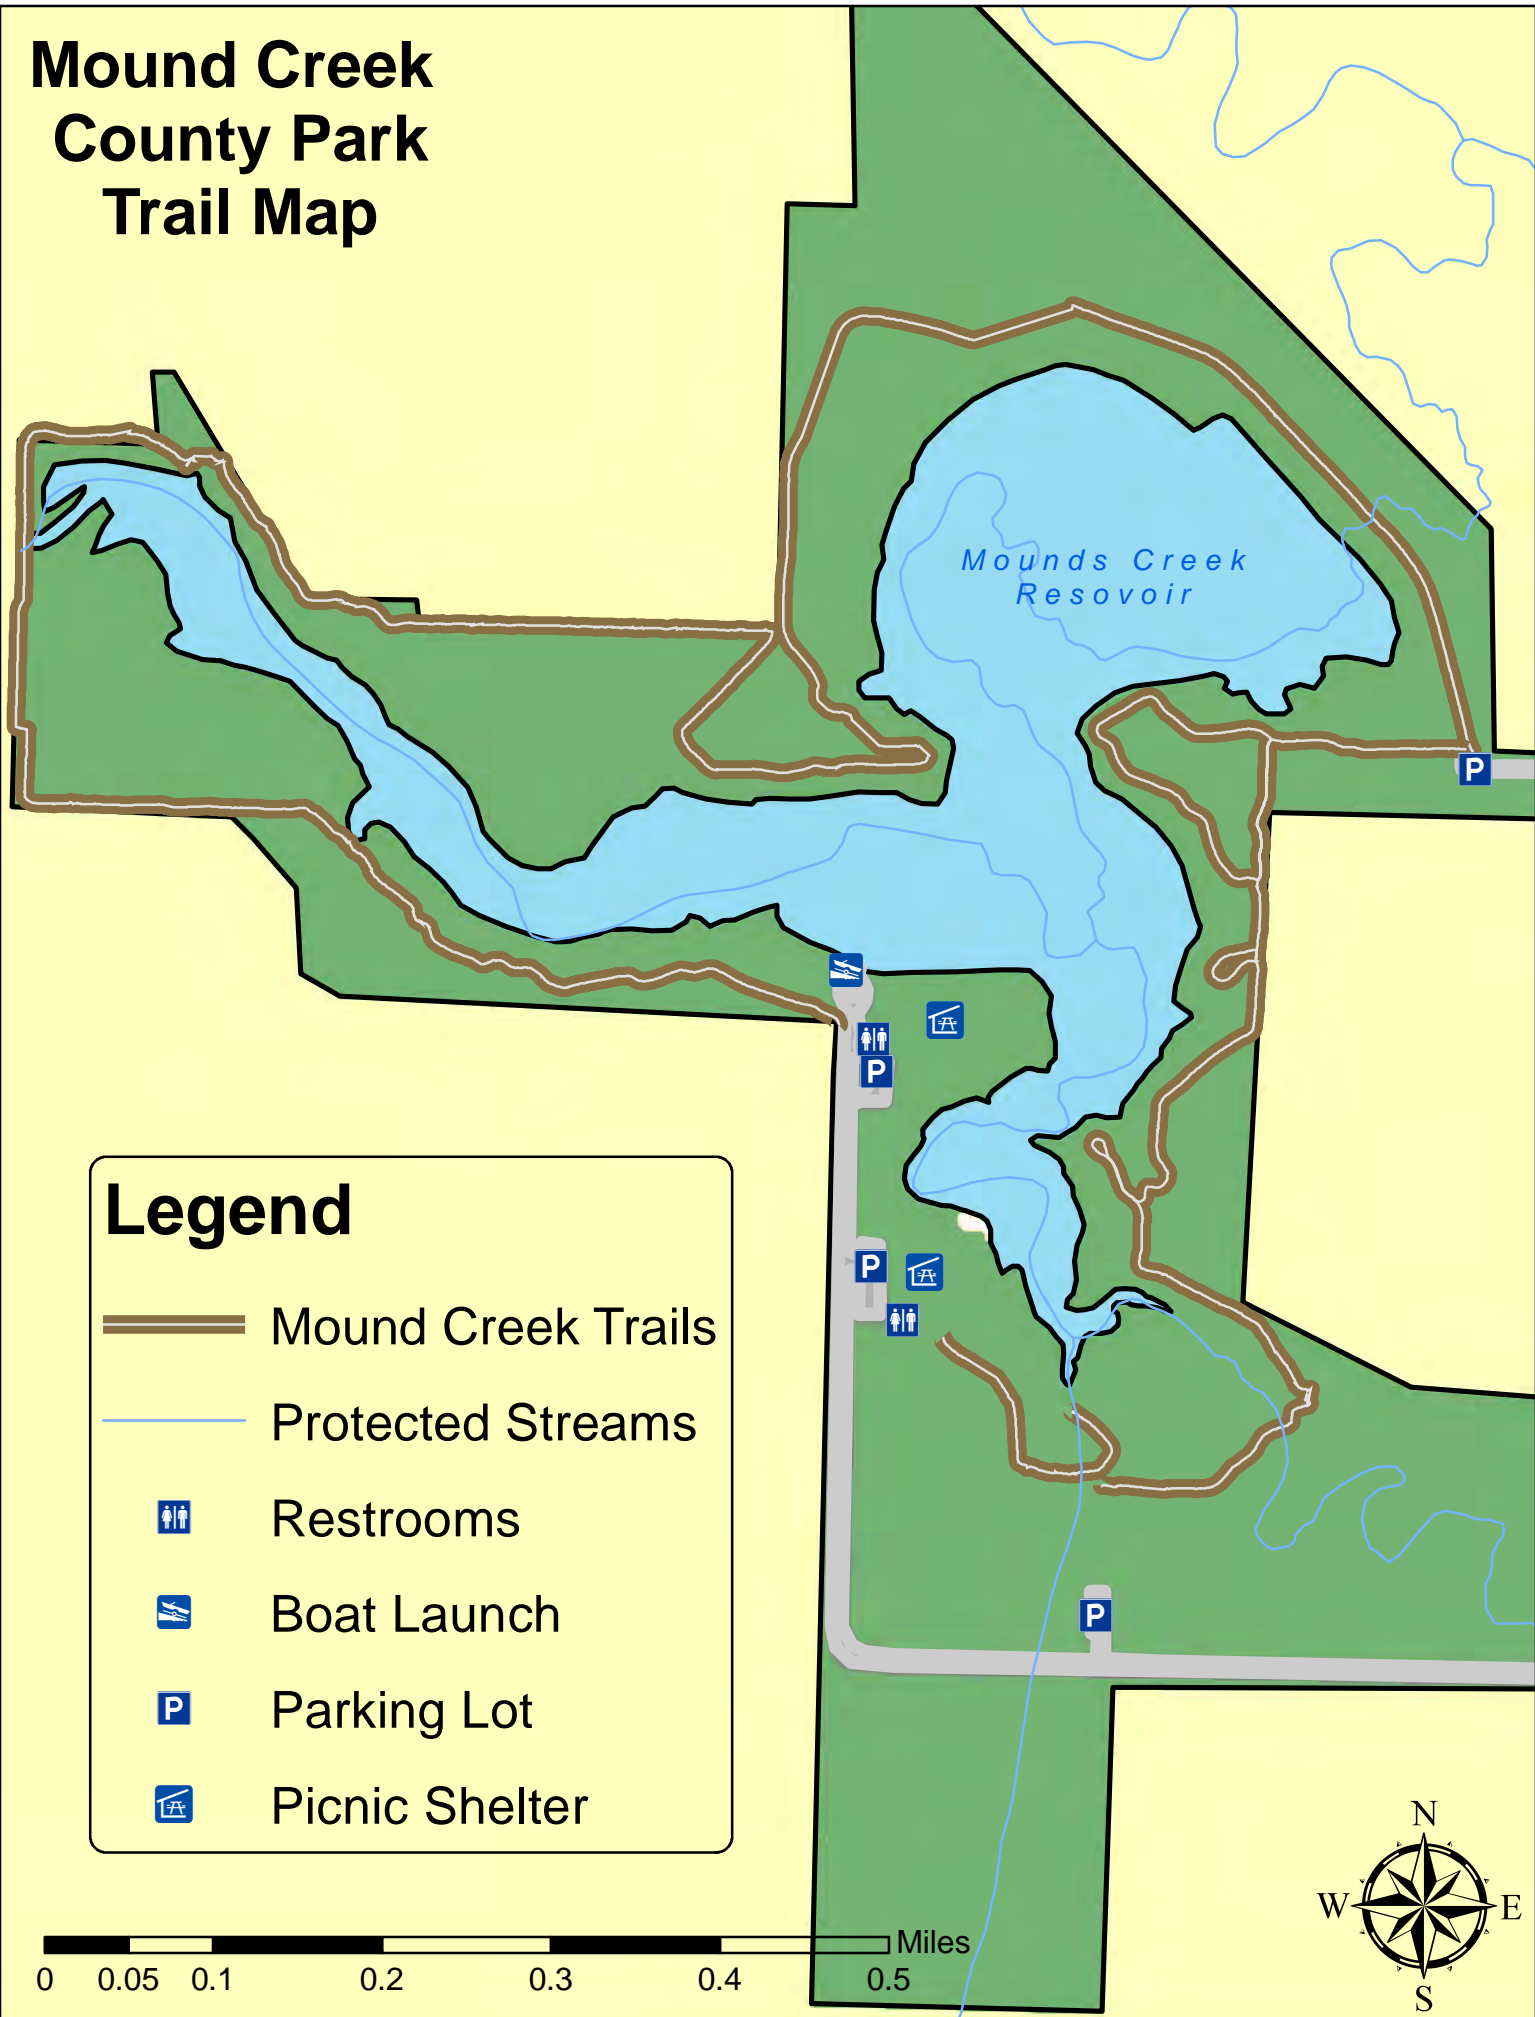

Mound Creek County Park Trail Map

Legend

-  Mound Creek Trails
-  Protected Streams
-  Restrooms
-  Boat Launch
-  Parking Lot
-  Picnic Shelter

0 0.05 0.1 0.2 0.3 0.4 0.5 Miles