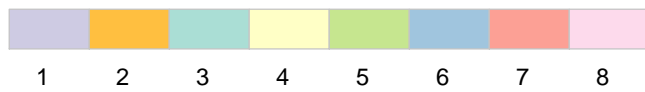

Section 8 - Friday	
January	13,27
February	10,24
March	10,24
April	7,21
May	5,19
June	2,16,30
July	14,28
August	11,25
September	8*,22
October	6,20
November	3,17
December	1,15,29

Section 9 - Wednesday (Searles/Essig)	
January	4,18
February	1,15
March	1,15,29
April	12,26
May	10,24
June	7,21
July	6*,19
August	2,16,30
September	13,27
October	11,25
November	8,22
December	6,20

Section 10 - Wednesday (Hanska)	
January	11,25
February	8,22
March	8,22
April	5,19
May	3,17
June	1*,14,28
July	12,26
August	9,23
September	7*,20,
October	4,18
November	1,15,29
December	13,28*

Call River View Sanitation for all your recycling needs -- 507-354-5355

Also find the schedule on these websites----->

<http://www.co.brown.mn.us/recycling>
<http://www.riverviewsanitation.com/>

*** Indicates a Holiday
Pick-up Schedule.

Last Updated: 12/8/2022

New Ulm Recycling Sections